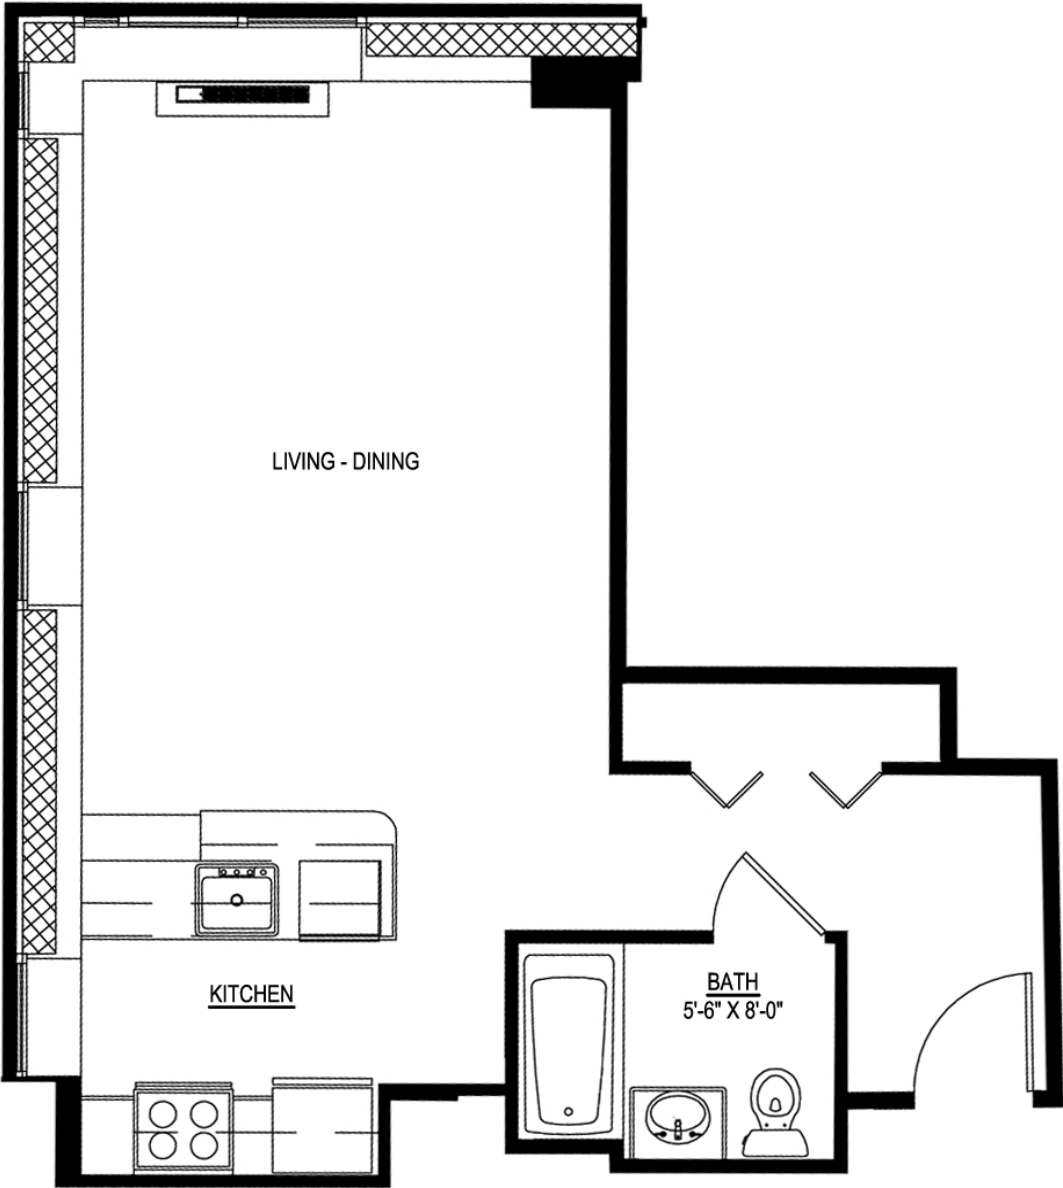

Moda Residences
153-50 89th Avenue
Jamaica, NY 11432
www.ModaUpgradedLiving.com
718 353 MODA

Apartment 210-910
Studio

603 SQ. FT.

www.modaupgradedliving.com

All dimensions are approximate and subject to construction variances. Plans and dimensions may contain minor variations between floors. Noted dimensions reflect interior dimensions of space.

Moda
Upgraded Living