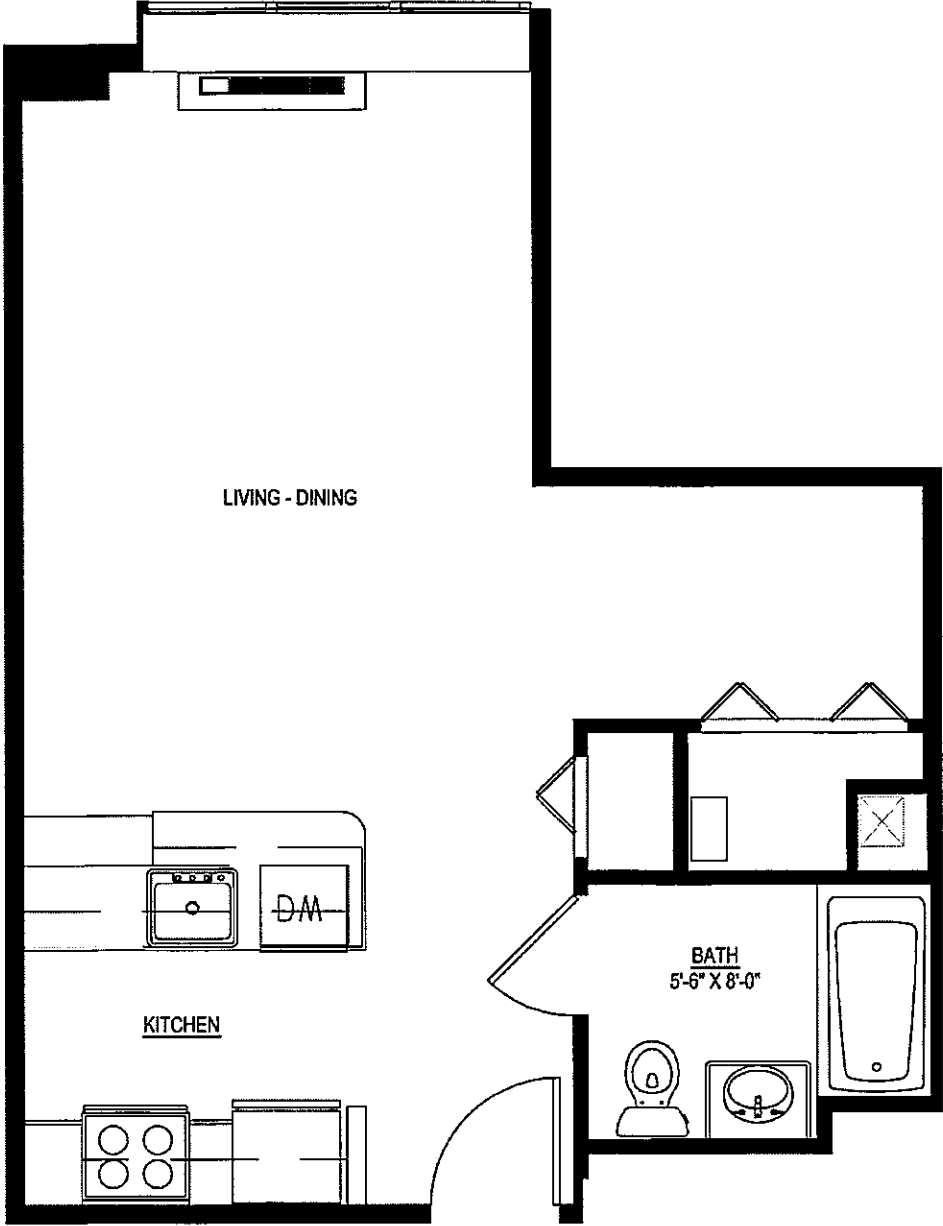

Moda Residences
153-50 89th Avenue
Jamaica, NY 11432
www.ModaUpgradedLiving.com
718 353 MODA

Apartment 412-512, 619, 720-920
Studio

513 SQ. FT.

www.modaupgradedliving.com

Moda
Upgraded Living

All dimensions are approximate and subject to construction variances. Plans and dimensions may contain minor variations between floors. Noted dimensions reflect interior dimensions of space.